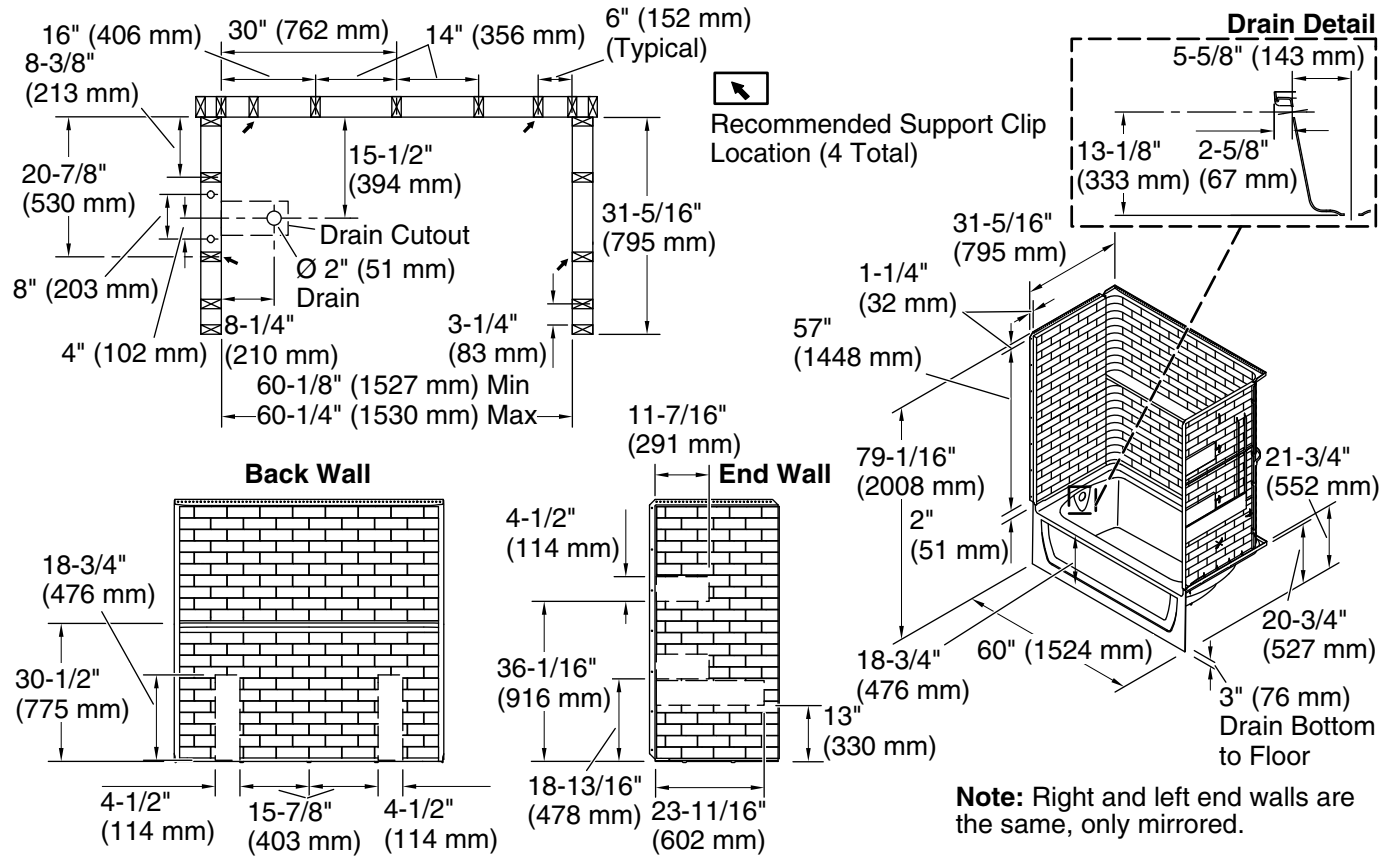

For the most current Specification Sheet, go to www.sterlingplumbing.com.

5-29-2021 21:29 - US/CA

Technical Information

All product dimensions are nominal.

Installation: Three-wall alcove
 Maximum door height: 58-3/4" (1492 mm)
 Maximum door width: 57-5/8" (1464 mm)