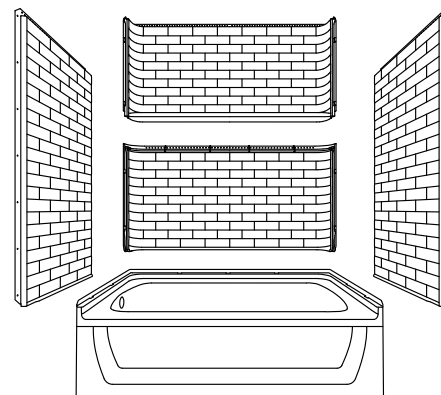

Traverse®

60" x 30" bath/shower with AIP backerboards

71570118

Features

- Tongue-and-groove modular design allows for easy installation during any phase of construction.
- Modern subway tile design.
- Full-length shelf provides generous storage.
- Easy-to-clean, durable high-gloss finish.

Material

- Compression molded from our exclusive solid Vikrell® material.

Installation

- Pro4™ installation system features a two-piece back wall design, enabling one-person handling and installation.
- Alcove.
- Caulk-free installation.
- Above-floor drain (AFD) rough-in.
- Left drain.

Recommended Products/Accessories

K-23726 Drain treatment

Included Components

Product consists of:

71171112 60" x 30" AFD bath w/ integral apron

71574106 60" x 30" bath wall set w/ AIP backerboards

Codes/Standards